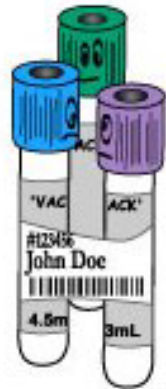

# Worst Dressed Tubes

Wrinkled

Turtleneck

The Wrap Around

Cinched Belt

Flying Ace Scarf

Topsy Turvy Label

Place label directly under cap

NAME at the TOP

Barcode straight

Collector's USER ID

Hospital Gown Look is IN!

Leave visible window to see blood

**BEST DRESSED TUBE**