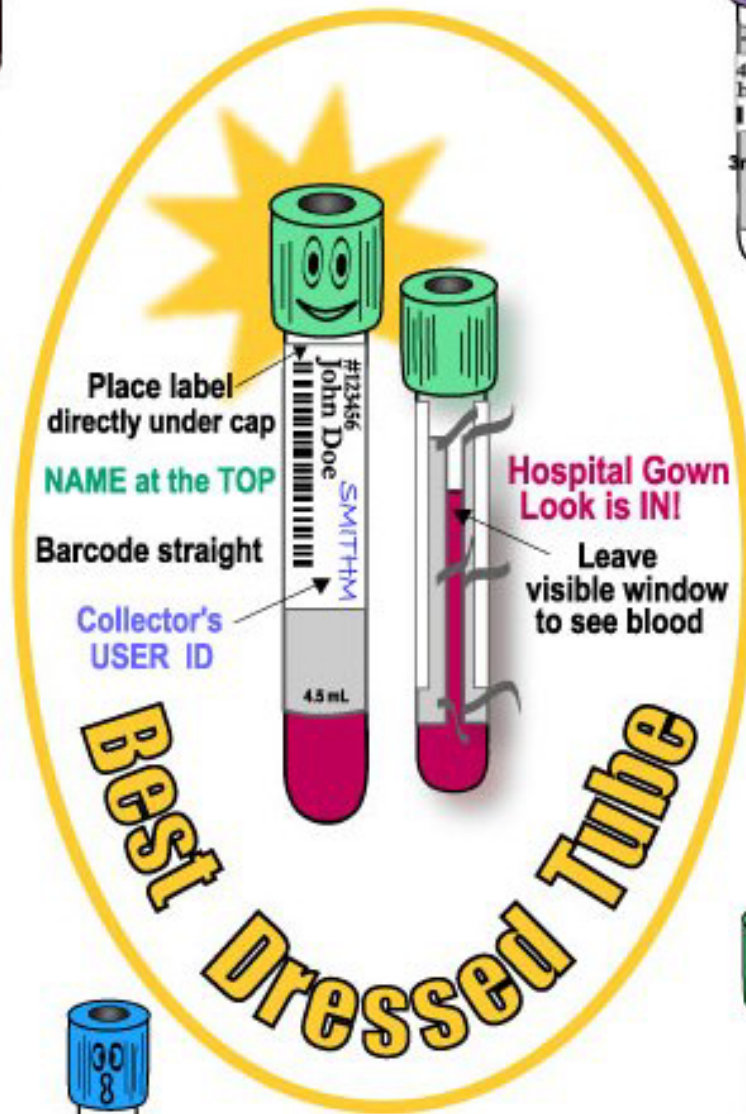

# Worst Dressed Tubes

Wrinkled

Turtleneck

The Wrap Around

Cinched Belt

Flying Ace Scarf

Topsy Turvy Label

Place label directly under cap

NAME at the TOP

Barcode straight

Collector's USER ID

Hospital Gown Look is IN!

Leave visible window to see blood

**BEST DRESSED TUBE**

# Get it Straight Reduce the Wait